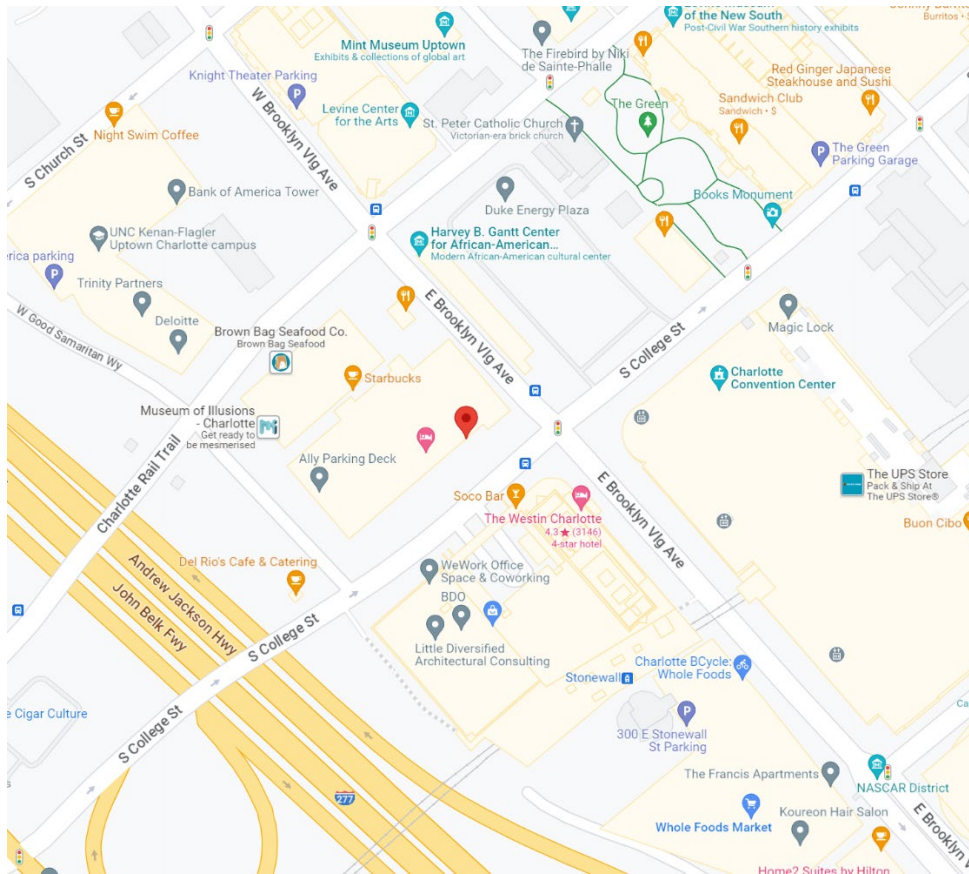

JW MARRIOTT DIRECTIONS + PARKING 2023

DIRECTIONS

Click the link and get directions from your current location

<https://www.google.com/maps/dir/35.226621,-80.912515/jw+marrriott+images+charlotte/@35.22991,-80.9219485,13z/data=!3m1!4b1!4m9!4m8!1m1!4e1!1m5!1m1!1s0x8856a02971af2fd1:0x9b015481055b03ef!2m2!1d-80.8481961!2d35.2223858?entry=ttu>

PARKING INSTRUCTIONS

1. Valet parking is free to Medic employees.
 - a. **One (1) free valet ticket per employee.**
 - b. Valet is located off College Street
2. **Bring your valet ticket to the Night of Honor registration / check in table** to receive free valet parking.
 - a. If you do not get the ticket validated, you are responsible for paying the parking fees
3. You **MUST** park with JW Marriott's valet.
 - a. Medic will **NOT** reimburse the cost of any other parking facilities or lots.